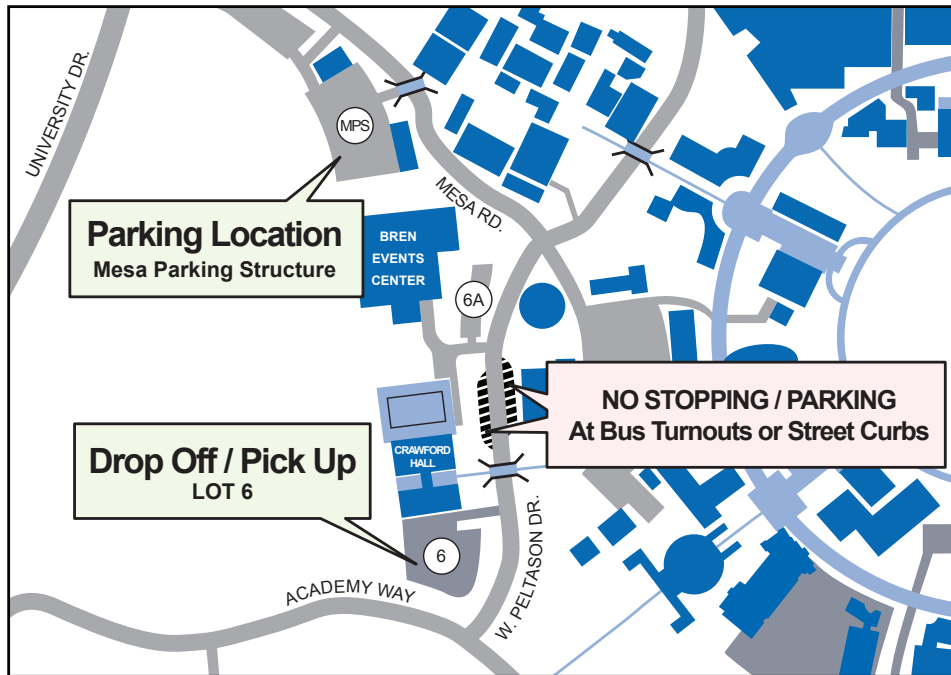

Swim Camp Drop Off / Pick Up and Parking Locations

No stopping or waiting at:

1. Bus turnouts
2. Street curbs
3. Firelanes
4. Any non-designated area

Immediate loading and unloading is available in lot 6

Parking is available in the Mesa Parking Structure

PARKING AND
TRANSPORTATION
UNIVERSITY of CALIFORNIA • IRVINE

Swim Camp Drop Off / Pick Up and Parking Locations

No stopping or waiting at:

1. Bus turnouts
2. Street curbs
3. Firelanes
4. Any non-designated area

Immediate loading and unloading is available in lot 6

Parking is available in the Mesa Parking Structure

PARKING AND
TRANSPORTATION
UNIVERSITY of CALIFORNIA • IRVINE