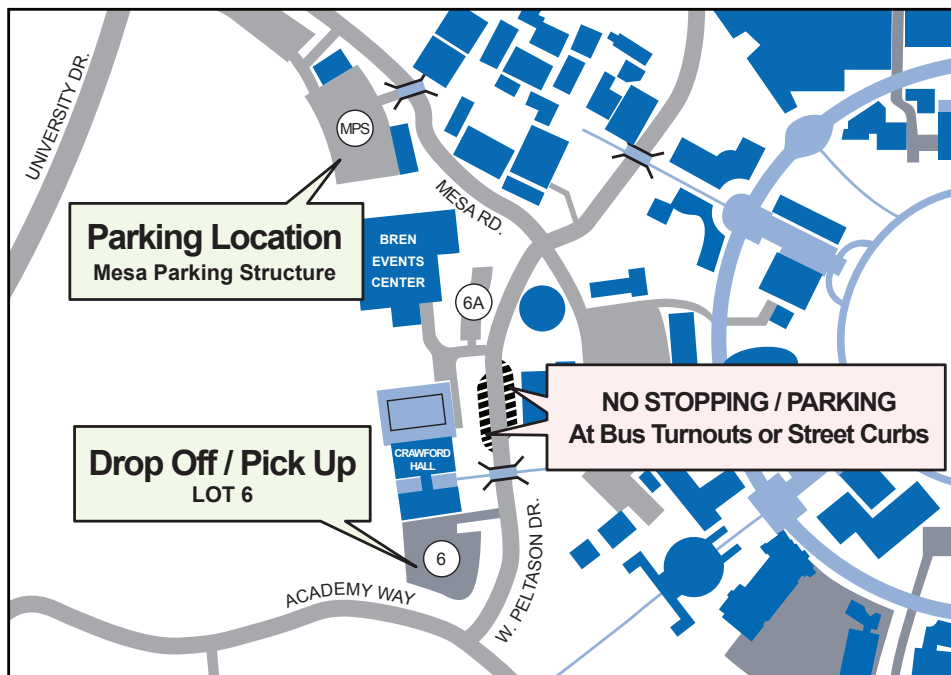

Swim Camp Drop Off / Pick Up and Parking Locations

No stopping or waiting at:

1. Bus turnouts
2. Street curbs
3. Firelanes
4. Any non-designated area

Immediate loading and unloading is available in lot 6

Parking is available in the Mesa Parking Structure

PARKING AND
TRANSPORTATION
UNIVERSITY of CALIFORNIA • IRVINE

Swim Camp Drop Off / Pick Up and Parking Locations

No stopping or waiting at:

1. Bus turnouts
2. Street curbs
3. Firelanes
4. Any non-designated area

Immediate loading and unloading is available in lot 6

Parking is available in the Mesa Parking Structure

PARKING AND
TRANSPORTATION
UNIVERSITY of CALIFORNIA • IRVINE